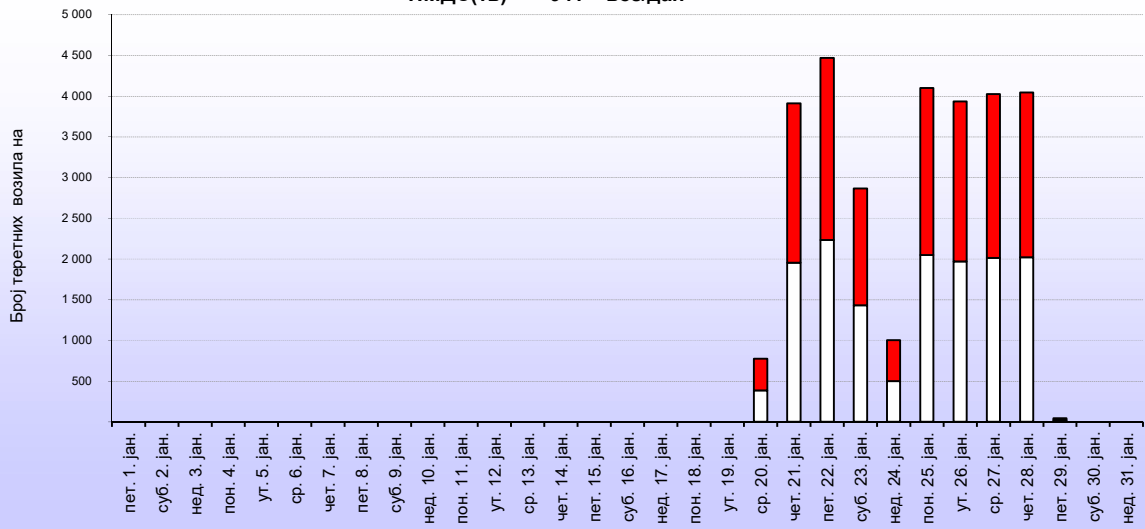

ПРОТОК ТЕРЕТНИХ ВОЗИЛА ПО ДАНИМА

Бројачко место : **Обилазница Београда**

Пут број : **IA-1**

Деоница : **петља Батајница - петља Београд**

Дан	1	2	3	4	5	6	7	8	9	10	11	12	13	14	15	16	17	18	19	20	21	22	23	24	Укупно	Мах	Час													
1	0	0	0	0	0	0	0	0	0	0	0	0	0	0	0	0	0	0	0	0	0	0	0	0	0	0	0	0	0	0	0	0	0	0	0	1				
пет. 1. јан.	0	0	0	0	0	0	0	0	0	0	0	0	0	0	0	0	0	0	0	0	0	0	0	0	0	0	0	0	0	0	0	0	0	0	0	1				
2	0	0	0	0	0	0	0	0	0	0	0	0	0	0	0	0	0	0	0	0	0	0	0	0	0	0	0	0	0	0	0	0	0	0	0	0	1			
суб. 2. јан.	0	0	0	0	0	0	0	0	0	0	0	0	0	0	0	0	0	0	0	0	0	0	0	0	0	0	0	0	0	0	0	0	0	0	0	1				
3	0	0	0	0	0	0	0	0	0	0	0	0	0	0	0	0	0	0	0	0	0	0	0	0	0	0	0	0	0	0	0	0	0	0	0	0	1			
нед. 3. јан.	0	0	0	0	0	0	0	0	0	0	0	0	0	0	0	0	0	0	0	0	0	0	0	0	0	0	0	0	0	0	0	0	0	0	0	0	1			
4	0	0	0	0	0	0	0	0	0	0	0	0	0	0	0	0	0	0	0	0	0	0	0	0	0	0	0	0	0	0	0	0	0	0	0	0	1			
пон. 4. јан.	0	0	0	0	0	0	0	0	0	0	0	0	0	0	0	0	0	0	0	0	0	0	0	0	0	0	0	0	0	0	0	0	0	0	0	0	1			
5	0	0	0	0	0	0	0	0	0	0	0	0	0	0	0	0	0	0	0	0	0	0	0	0	0	0	0	0	0	0	0	0	0	0	0	0	1			
ут. 5. јан.	0	0	0	0	0	0	0	0	0	0	0	0	0	0	0	0	0	0	0	0	0	0	0	0	0	0	0	0	0	0	0	0	0	0	0	0	1			
6	0	0	0	0	0	0	0	0	0	0	0	0	0	0	0	0	0	0	0	0	0	0	0	0	0	0	0	0	0	0	0	0	0	0	0	0	1			
ср. 6. јан.	0	0	0	0	0	0	0	0	0	0	0	0	0	0	0	0	0	0	0	0	0	0	0	0	0	0	0	0	0	0	0	0	0	0	0	0	1			
7	0	0	0	0	0	0	0	0	0	0	0	0	0	0	0	0	0	0	0	0	0	0	0	0	0	0	0	0	0	0	0	0	0	0	0	0	1			
чет. 7. јан.	0	0	0	0	0	0	0	0	0	0	0	0	0	0	0	0	0	0	0	0	0	0	0	0	0	0	0	0	0	0	0	0	0	0	0	0	1			
8	0	0	0	0	0	0	0	0	0	0	0	0	0	0	0	0	0	0	0	0	0	0	0	0	0	0	0	0	0	0	0	0	0	0	0	0	1			
пет. 8. јан.	0	0	0	0	0	0	0	0	0	0	0	0	0	0	0	0	0	0	0	0	0	0	0	0	0	0	0	0	0	0	0	0	0	0	0	0	1			
9	0	0	0	0	0	0	0	0	0	0	0	0	0	0	0	0	0	0	0	0	0	0	0	0	0	0	0	0	0	0	0	0	0	0	0	0	1			
суб. 9. јан.	0	0	0	0	0	0	0	0	0	0	0	0	0	0	0	0	0	0	0	0	0	0	0	0	0	0	0	0	0	0	0	0	0	0	0	0	1			
10	0	0	0	0	0	0	0	0	0	0	0	0	0	0	0	0	0	0	0	0	0	0	0	0	0	0	0	0	0	0	0	0	0	0	0	0	1			
нед. 10. јан.	0	0	0	0	0	0	0	0	0	0	0	0	0	0	0	0	0	0	0	0	0	0	0	0	0	0	0	0	0	0	0	0	0	0	0	0	1			
11	0	0	0	0	0	0	0	0	0	0	0	0	0	0	0	0	0	0	0	0	0	0	0	0	0	0	0	0	0	0	0	0	0	0	0	0	1			
пон. 11. јан.	0	0	0	0	0	0	0	0	0	0	0	0	0	0	0	0	0	0	0	0	0	0	0	0	0	0	0	0	0	0	0	0	0	0	0	0	1			
12	0	0	0	0	0	0	0	0	0	0	0	0	0	0	0	0	0	0	0	0	0	0	0	0	0	0	0	0	0	0	0	0	0	0	0	0	1			
ут. 12. јан.	0	0	0	0	0	0	0	0	0	0	0	0	0	0	0	0	0	0	0	0	0	0	0	0	0	0	0	0	0	0	0	0	0	0	0	0	1			
13	0	0	0	0	0	0	0	0	0	0	0	0	0	0	0	0	0	0	0	0	0	0	0	0	0	0	0	0	0	0	0	0	0	0	0	0	1			
ср. 13. јан.	0	0	0	0	0	0	0	0	0	0	0	0	0	0	0	0	0	0	0	0	0	0	0	0	0	0	0	0	0	0	0	0	0	0	0	0	1			
14	0	0	0	0	0	0	0	0	0	0	0	0	0	0	0	0	0	0	0	0	0	0	0	0	0	0	0	0	0	0	0	0	0	0	0	0	1			
чет. 14. јан.	0	0	0	0	0	0	0	0	0	0	0	0	0	0	0	0	0	0	0	0	0	0	0	0	0	0	0	0	0	0	0	0	0	0	0	0	1			
15	0	0	0	0	0	0	0	0	0	0	0	0	0	0	0	0	0	0	0	0	0	0	0	0	0	0	0	0	0	0	0	0	0	0	0	0	1			
пет. 15. јан.	0	0	0	0	0	0	0	0	0	0	0	0	0	0	0	0	0	0	0	0	0	0	0	0	0	0	0	0	0	0	0	0	0	0	0	0	1			
16	0	0	0	0	0	0	0	0	0	0	0	0	0	0	0	0	0	0	0	0	0	0	0	0	0	0	0	0	0	0	0	0	0	0	0	0	1			
суб. 16. јан.	0	0	0	0	0	0	0	0	0	0	0	0	0	0	0	0	0	0	0	0	0	0	0	0	0	0	0	0	0	0	0	0	0	0	0	0	1			

ПМДС(тв) = 941 воз/дан